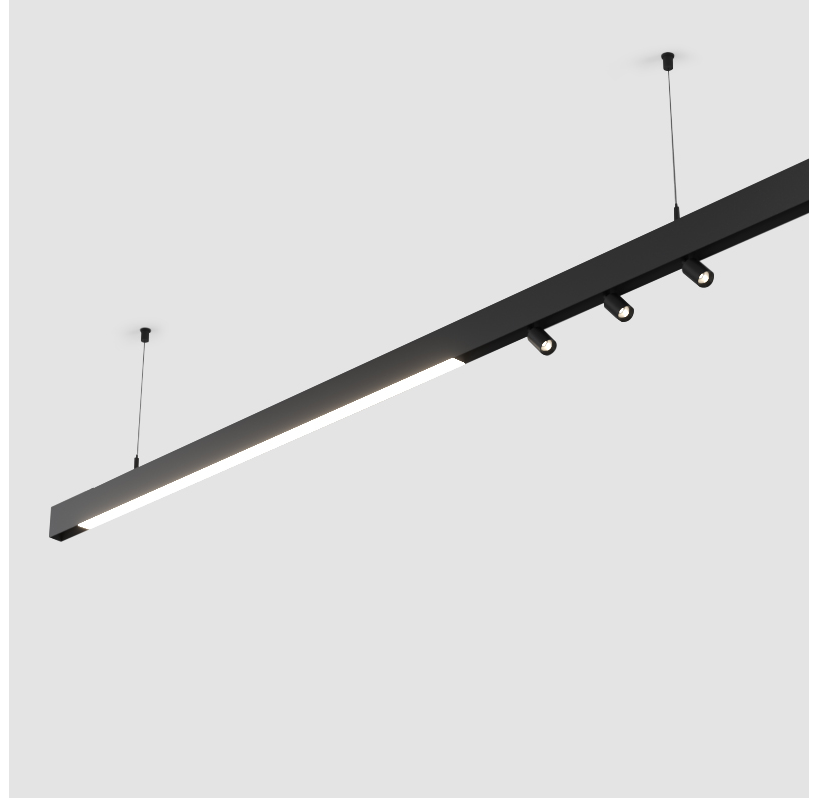

PROJECT	_____
TYPE	_____
SPECIFIER	_____
QUANTITY	_____
DATE	_____

CLICKTRACK 30 SUSPENSION

A3CLK30-SUS-SYS

base number

1. To build a product code in our configurator select the specify button on the base model # product page
2. To build a manual product code on this datasheet choose from the options listed below in blue font and add the suffix to the base model #

GENERAL

Series: Clicktrack
Subseries: Clicktrack 30
Brand: Prolicht
Division: Architectural
Mounting Type: Suspension
Mounting Location: Ceiling
Subcategory: Modular Systems

PHYSICAL

Fixture Finish: SSR / BKV / CWI / CRY / HAB / UFT / ITA / RUA / FTG / MYG / LOD / PUS / FRO / FUP / KIA / POP / BLS / SPG / MEY / GOH / GUM / CHC / COM / ABZ / JAG / OBR / MOS / ROR
Fixture Material: Extruded Aluminum

ELECTRICAL

Lamp Type: LED (Zhaga Standard)
Dimming: 0-10V Dimming
Driver Included: No
Driver Type: Constant Voltage - Universal
Input Voltage (V): 120 - 277
Constant Voltage (V): 48

LED

Lamp Life (hrs): 50000
Upon Request: Special Color Temperature Special LED RGB-W Tunable

OPTICAL

Upon Request: Special Beam Angle

RATINGS AND CERTIFICATIONS

Certified By: Certified for North American Standards
IP rating: IP20